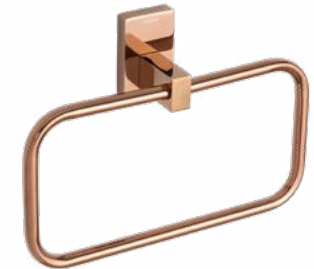

GIUSEPPE (Equal)

TOWEL ROD (24 INCH)
Rs. 2660/-
Finish: Chrome | Material: Brass

TOWEL RACK (24 INCH)
Rs. 7495/-
Finish: Chrome | Material: Brass

TOWEL ROD (14 INCH)
Rs. 2560/-
Finish: Chrome | Material: Brass

GIUSEPPE (Equal)

SOAP DISH WITH TUMBLER HOLDER
Rs. 2950/-
Finish: Chrome | Material: Brass

TISSUE HOLDER
Rs. 2290/-
Finish: Chrome | Material: Brass

TOWEL RING
Rs. 1290/-
Finish: Chrome | Material: Brass

TOWEL RING
Rs. 2065/-
Finish: Rose Gold | Material: Brass

TOWEL RING
Rs. 2065/-
Finish: Gold | Material: Brass

TOWEL RING
Rs. 2065/-
Finish: Matt Black | Material: Brass

GIUSEPPE
MOD SERIES

Italian collections