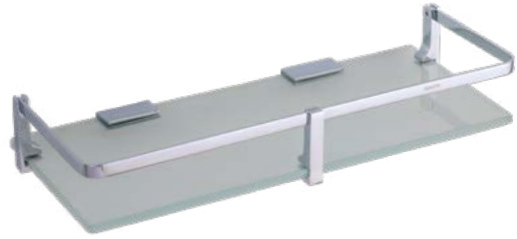

TOWEL ROD (24 INCH)
Rs. 1960/-
Finish: Chrome | Material: Brass

SOAP DISH
Rs. 1215/-
Finish: Chrome | Material: Brass

TOWEL ROD (14 INCH)
Rs. 1860/-
Finish: Chrome | Material: Brass

ROBE HOOK
Rs. 760/-
Finish: Chrome | Material: Brass

TOWEL RACK (24INCH)
Rs. 5790/-
Finish: Chrome | Material: Brass

GIUSEPPE
MAJESTIC SERIES

Italian collections

GIUSEPPE (Majestic)

GLAS SHELF FRONT 12X5

Rs. 2025/-

TECHNICAL SPECIFICATIONS
Finish: Chrome | Material: Brass