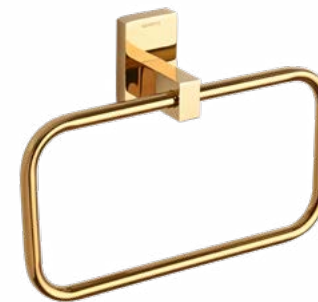

TOWEL RING
Rs. 2065/-
Finish: Gold | Material: Brass