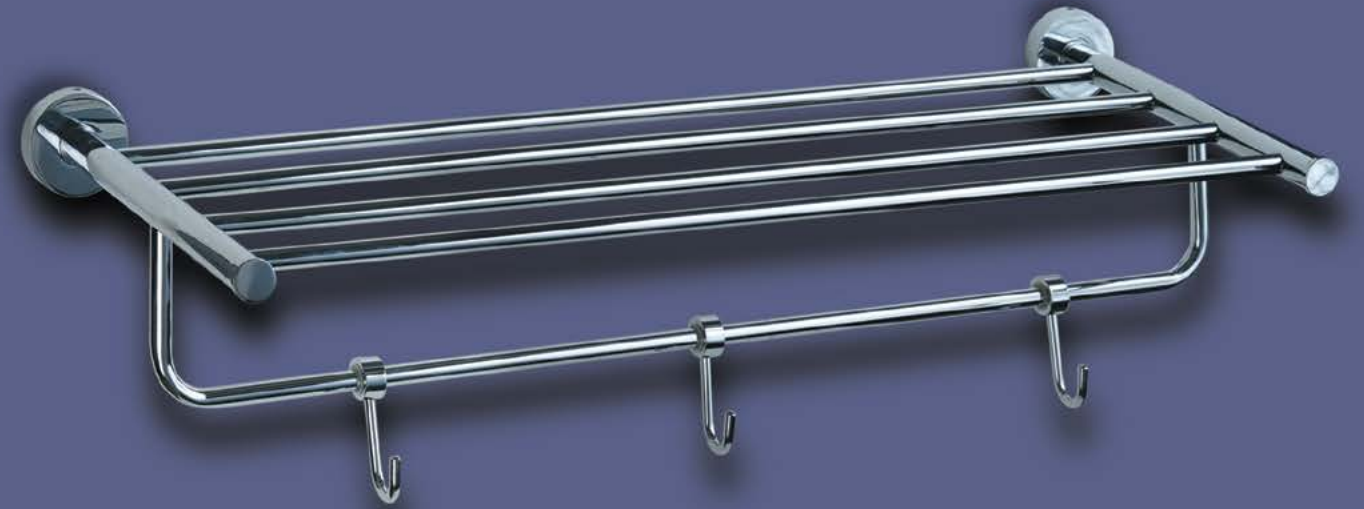

Finish: Gold | Material: Metal

TOWEL NAPKIN RING

Rs. 2000/-

Finish: Matt Black | Material: Metal

GIUSEPPE
AVANTE SERIES

Italian collections

GIUSEPPE

TUMBLER HOLDER